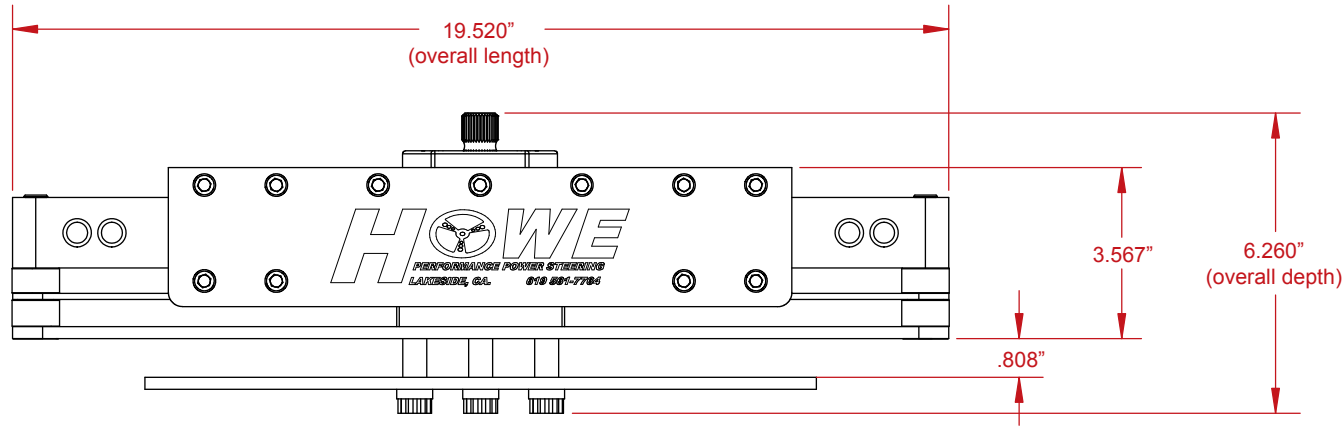

H.D. Sand Car Rack Wide Spread (Part #118) - 1.5:1 Ratio

For Technical Assistance Call:
(619) 561-7764
www.howepower.com
12476 Julian Ave.
Lakeside, CA 92040