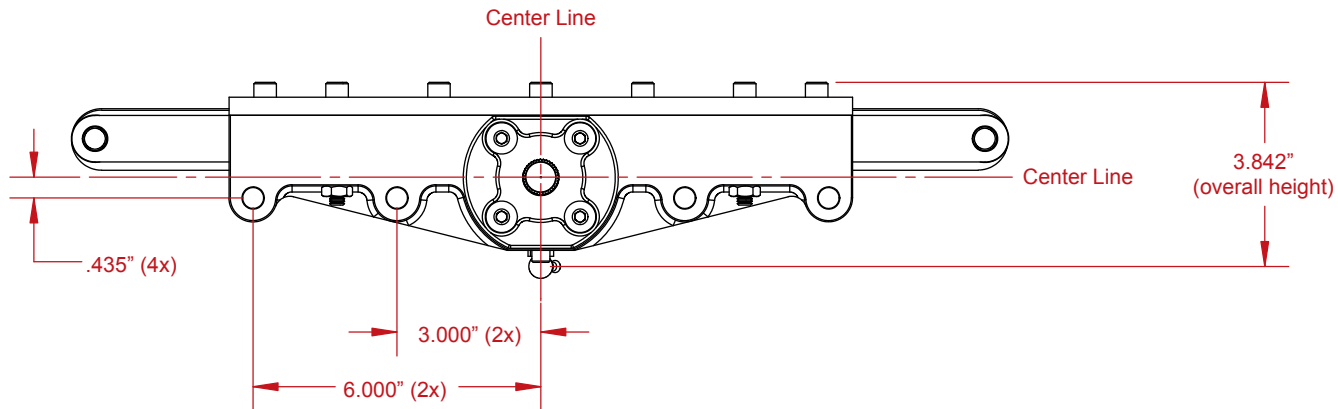

H.D. Sand Car Rack Wide Spread (Part #118) - 1.5:1 Ratio

For Technical Assistance Call:
(619) 561-7764
www.howepower.com
12476 Julian Ave.
Lakeside, CA 92040